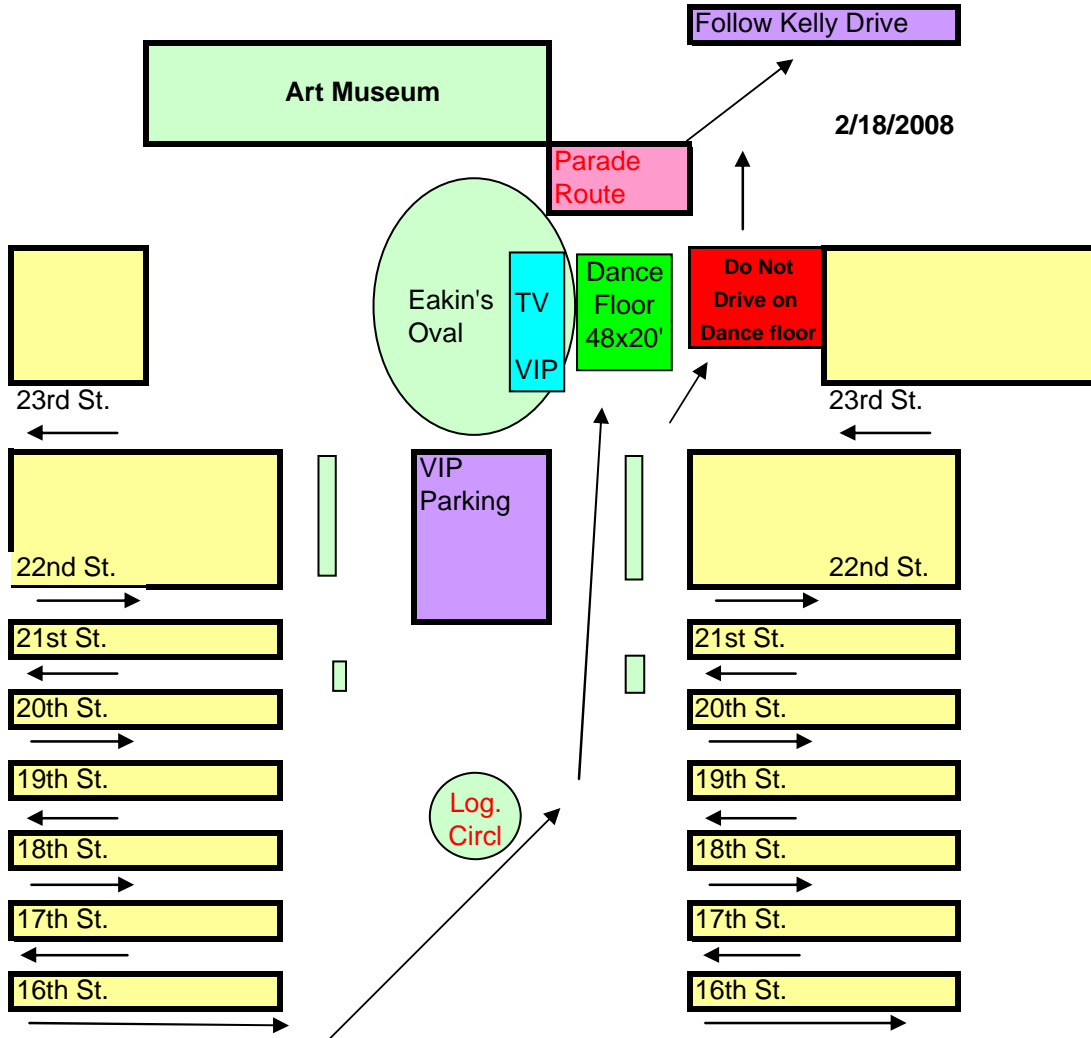

2009 Philadelphia St Patrick's Day Parade Performing Area

**NEW THIS YEAR FOR GROUPS WHO TRAVEL IN BUSES:
THE BUSES WILL WAIT AT LEMON HILL DRIVE BEHIND ART MUSEUM
AS OUTLINED IN THE MAP. PLEASE GIVE THIS INFO TO YOUR BUS DRIVERS.**

**Build your floats
to face to the left!
Max height 13' 6"**