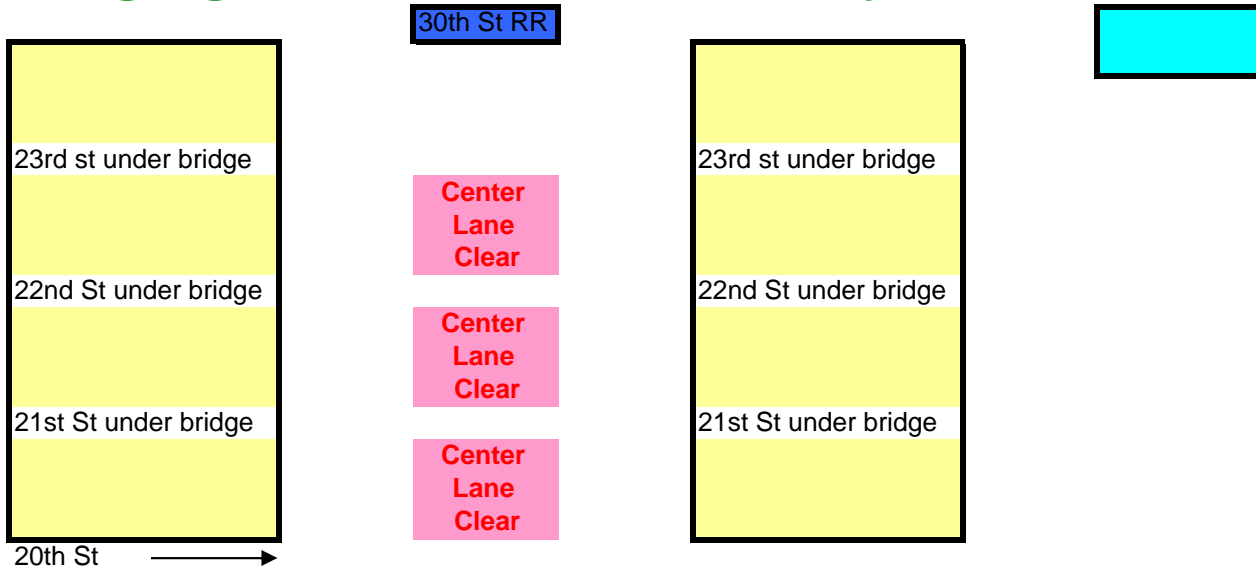

## 2018 Philadelphia St Patrick's Day Parade

Parade starts promptly at 11:15 PM, all Divisions will be moving right away.  
 Drop offs are only on Market St or on numbered Streets, no driving on JFK.

**Keep the center lane of JFK Blvd. clear in case of an emergency!**

Only Vehicles in parade will be lined up on JFK Blvd. others will be towed

Large Trucks and Floats are to line up on JFK by 10:00 AM

All vehicles in parade must be security cleared at 20th and Market

### Staging Area: John F. Kennedy Blvd.

**ALL VEHICLES ENTER AT 20TH & MARKET**

Center Lane Clear

Parade starts here 11:15 AM

← **Phila Fire Dept**