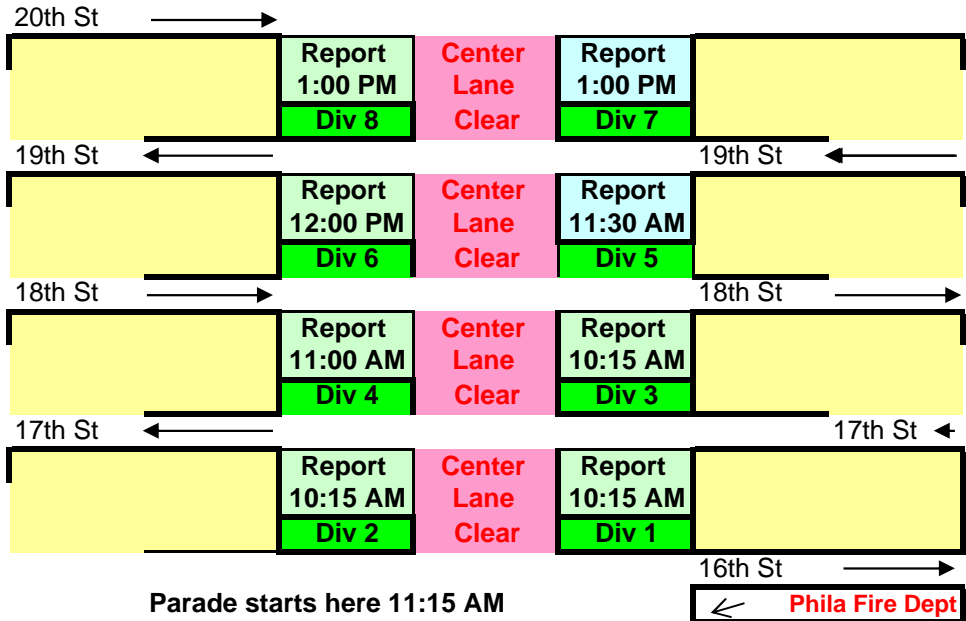

## 2018 Philadelphia St Patrick's Day Parade

Parade starts promptly at 11:15 PM, all Divisions will be moving right away.  
 Drop offs are only on Market St or on numbered Streets, no driving on JFK.

**Keep the center lane of JFK Blvd. clear in case of an emergency!**

Only Vehicles in parade will be lined up on JFK Blvd. others will be towed

Large Trucks and Floats are to line up on JFK by 10:00 AM

All vehicles in parade must be security cleared at 20th and Market

### Staging Area: John F. Kennedy Blvd.

**ALL VEHICLES ENTER AT 20TH & MARKET**

Center Lane Clear

Parade starts here 11:15 AM

← **Phila Fire Dept**